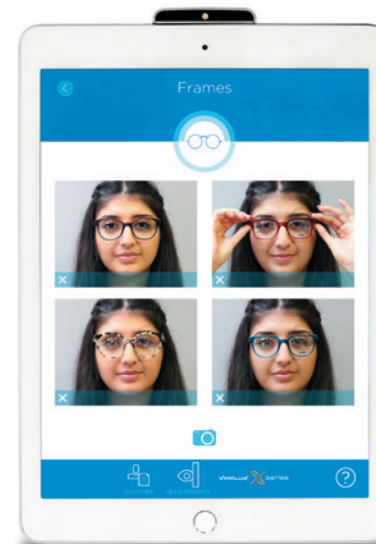

### FAR VISION MEASUREMENTS

- › Monocular pupillary distance
- › Fitting heights
- › Eye-lens distance
- › Pantoscopic tilt
- › Wrap angle

### NEAR VISION MEASUREMENTS

- › Near Vision Behavior parameter for Varilux® X series™ lenses
- › Reading distance

### MEASUREMENT RESULTS

- › User-friendly display with all results at a glance

## EYE-RULER™ 2: FRAME COMPARISON

- › Select and compare up to 4 frames