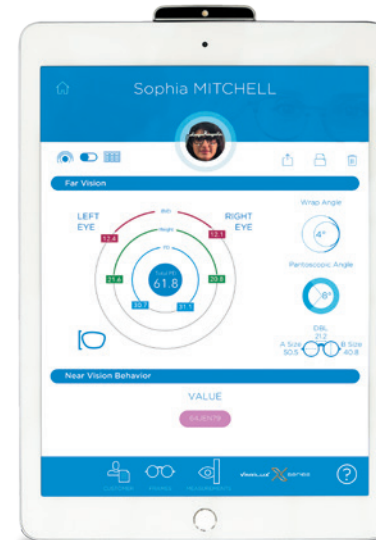

**EYE-RULER™ 2**

**MEASUREMENTS MADE EASY**

Seamless navigation

Varilux® X series™ personalization

Compact measuring device

**Eye-Ruler™ 2**

Eye-Ruler™ 2 is an all-in-one device enabling personalized measurements with only two photos, as well as frame comparison.

## EYE-RULER™ 2: PERSONALIZED MEASUREMENTS

### FAR VISION MEASUREMENTS

- › Monocular pupillary distance
- › Fitting heights
- › Eye-lens distance
- › Pantoscopic tilt
- › Wrap angle

### MEASUREMENT RESULTS

- › User-friendly display with all results at a glance