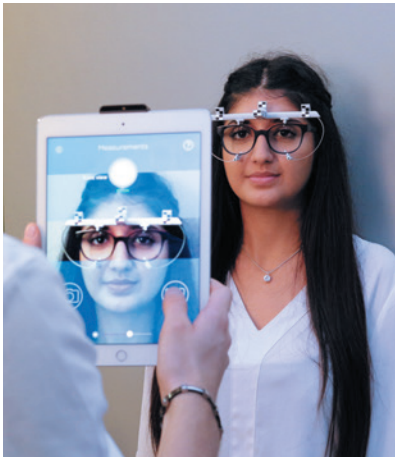

**EYE-RULER™ 2**

**MEASUREMENTS MADE EASY**

Seamless navigation

Varilux® X series™ personalization

Compact measuring device

**Eye-Ruler™ 2**

Eye-Ruler™ 2 is an all-in-one device enabling personalized measurements with only two photos, as well as frame comparison.

## EYE-RULER™ 2: PERSONALIZED MEASUREMENTS

### FAR VISION MEASUREMENTS

- › Monocular pupillary distance
- › Fitting heights
- › Eye-lens distance
- › Pantoscopic tilt
- › Wrap angle

### MEASUREMENT RESULTS

- › User-friendly display with all results at a glance